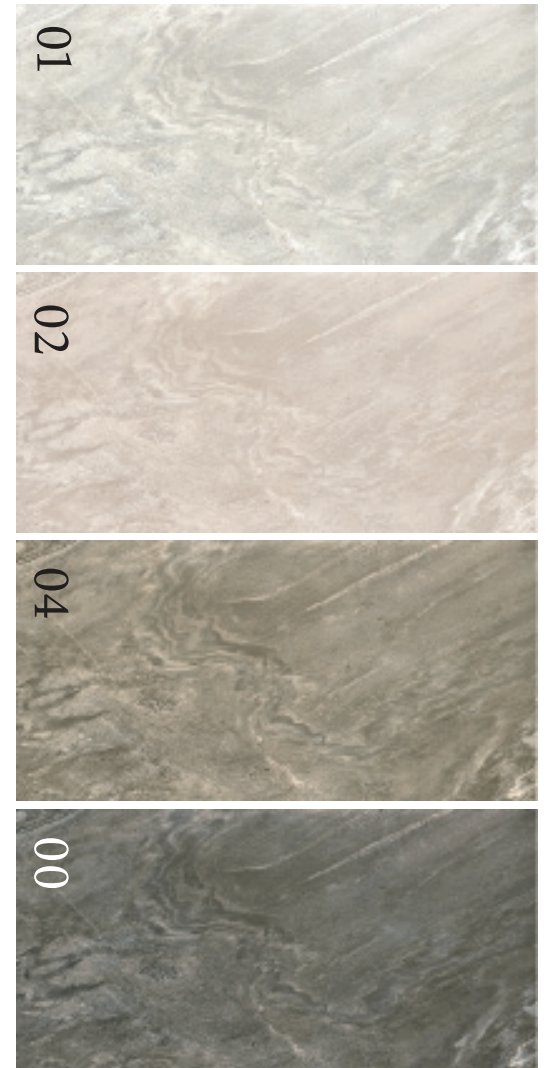

Glacier

TALOS
Living Tiles

Specification

Available Size : 30 X 60 , 60 X 60

Body : Porcelain

Variation : V3 randomize

Surface : Matt, Flat & Structure mould

Graphite_(Dark Grey)

Randomize Perspective

Colour Index :

Smoke GLA63N/S01

Rust GLA63N/S02

Ash GLA63N/S04

Graphite GLA63N/S00

TALOS
Living Tiles

Introducing Talos Living Tiles